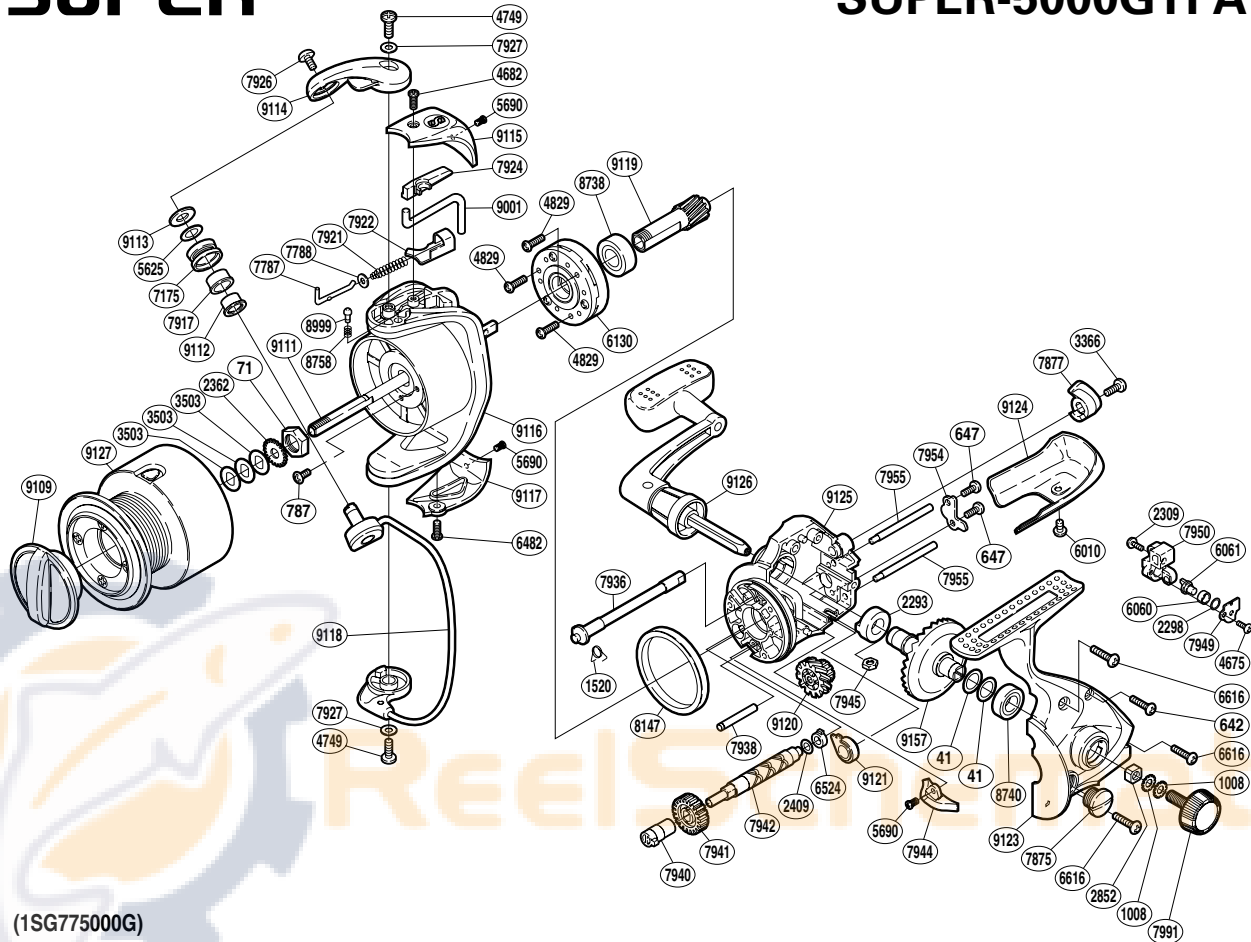

## SUPER

## SUPER-5000GTFA

(1SG775000G)

Part No.	Description	Part No.	Description	Part No.	Description
RD 0041	Drive Gear Washer	RD 6524	Worm Bushing (rear)	RD 8147	Friction Ring
RD 0071	Rotor Nut	RD 6616	Side Cover Screw (A)	RD 8738	Ball Bearing
RD 0642	Side Cover Screw (B)	RD 7175	Line Roller	RD 8740	Ball Bearing
RD 0647	Worm Shaft Retainer Screw	RD 7787	Bail Spring Guide (A)	RD 8758	Click Spring
RD 0787	Nut Lock Screw	RD 7788	Spring Guide (A) Support	RD 8999	Click Pin
RD 1008	Handle Lock Washer	RD 7875	Oil Cap	RD 9001	Bail Trip Lever
RD 1520	Anti-Reverse Cam Spring	RD 7877	Anti-Reverse Lever	RD 9109	Drag Knob
RD 2293	Drive Gear Bushing	RD 7917	Line Roller Bushing	RD 9111	Main Shaft
RD 2298	Spacer	RD 7921	Bail Spring	RD 9112	Line Roller Collar
RD 2309	Slider Retainer Screw	RD 7922	Bail Spring Seat	RD 9113	Line Roller Washer
RD 2362	Spool Support	RD 7924	Bail Trip Cover	RD 9114	Bail Arm
RD 2409	Worm Shaft Spacer	RD 7926	Line Roller Screw	RD 9115	Bail Spring Cover
RD 2852	Handle Screw Lock	RD 7927	Adjusting Washer	RD 9116	Rotor
RD 3366	Anti-Reverse Lever Screw	RD 7936	Anti-Reverse Cam	RD 9117	Bail Hold Support Guard
RD 3503	Spool Washer	RD 7938	Idle Gear (B) Shaft	RD 9118	Bail Assembly
RD 4675	Oscillating Pawl Cover Screw	RD 7940	Worm Bushing (front)	RD 9119	Pinion Gear
RD 4749	Multi-Purpose Screw	RD 7941	Idle Gear	RD 9120	Idle Gear (B)
RD 4829	Roller Clutch Screw	RD 7942	Worm Shaft	RD 9121	Bushing
RD 5625	Line Roller Spacer	RD 7944	Bail Trip Strike	RD 9123	Side Cover
RD 5690	Multi-Purpose Screw	RD 7945	Rear Protector Nut	RD 9124	Rear Protector
RD 6010	Rear Protector Screw	RD 7949	Oscillating Pawl Cover	RD 9125	Body
RD 6060	Oscillating Slider Bushing	RD 7950	Oscillating Slider	RD 9126	Handle Assembly
RD 6061	Oscillating Pawl	RD 7954	Worm Shaft Retainer	RD 9127	Spool Assembly
RD 6130	Roller Clutch Assembly	RD 7955	Oscillating Guide	RD 9157	Drive Gear
RD 6482	Protector Screw (A)	RD 7991	Handle Screw Cap		